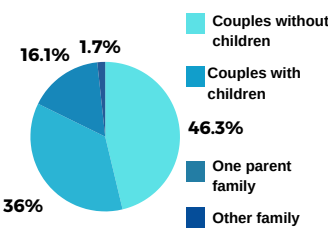

PAID PUBLICATION - PUBLISHED FRIDAY AND ONLINE 24/7

Audience 18,000*

SOURCE* Publishers estimate January 2024 - Includes printed and digital editions, web site page views and social media followers of the Hamilton Spectator

A choice for all ages & incomes

OCCUPATIONS

- Labourers: 12.1%
- Professionals: 18%
- Community Personal Services: 13.4%
- Technicians & Trades: 15.2%
- Managers: 12.4%
- Clerical & Admin: 11.1%
- Sales Workers: 10.6%
- Machinery Operators & Drivers: 5.6%

AGE

- UNDER 34** 39%
- 35-49** 15.7%
- 50-64** 19%
- 65+** 26.3%

HOUSEHOLD TYPE

Please Note: This information was compiled based on our understanding of our readers and information obtained by SA Today from the 2021 Census data in relation to the Hamilton region, covered by The Hamilton Spectator. It is a snapshot of the region and SA Today expects you to rely on your own commercial judgement when using this information.